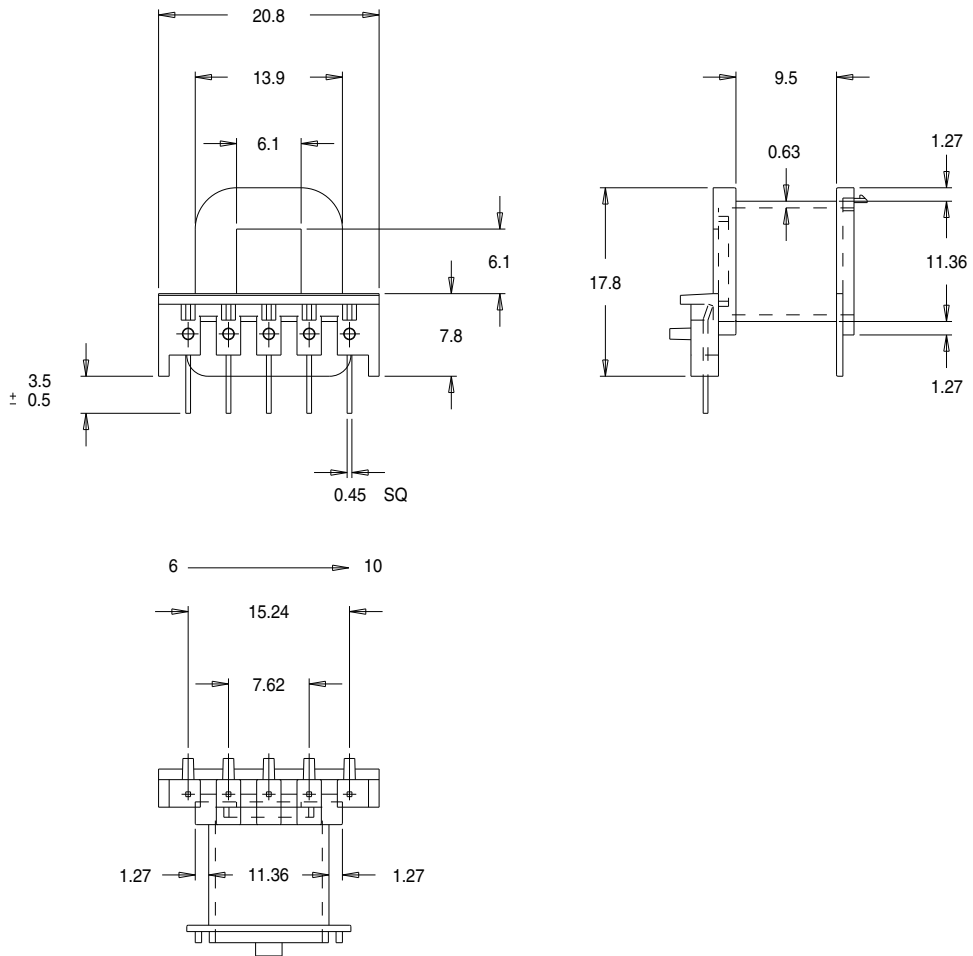

Part No. FE0077

EF 20 Horizontal Secondary Bobbin

(Use With Primary Bobbin FE0076)

Dimensions in millimetres.

Issue 1